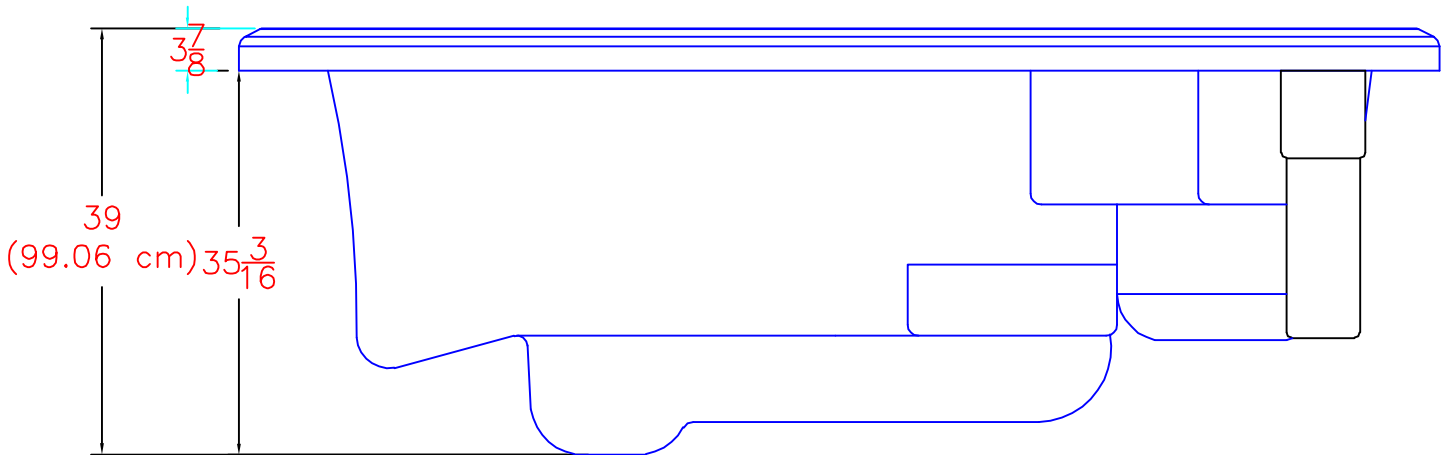

2020 SELF CLEAN 970 TITANIUM
(70 actual jets)

NOTE:
Dimensional tolerances are as follows due to variations in manufacturing:
Length / Width / Height(s): +/- 3/8"
Height Variance (side to side): +/- 1/4"