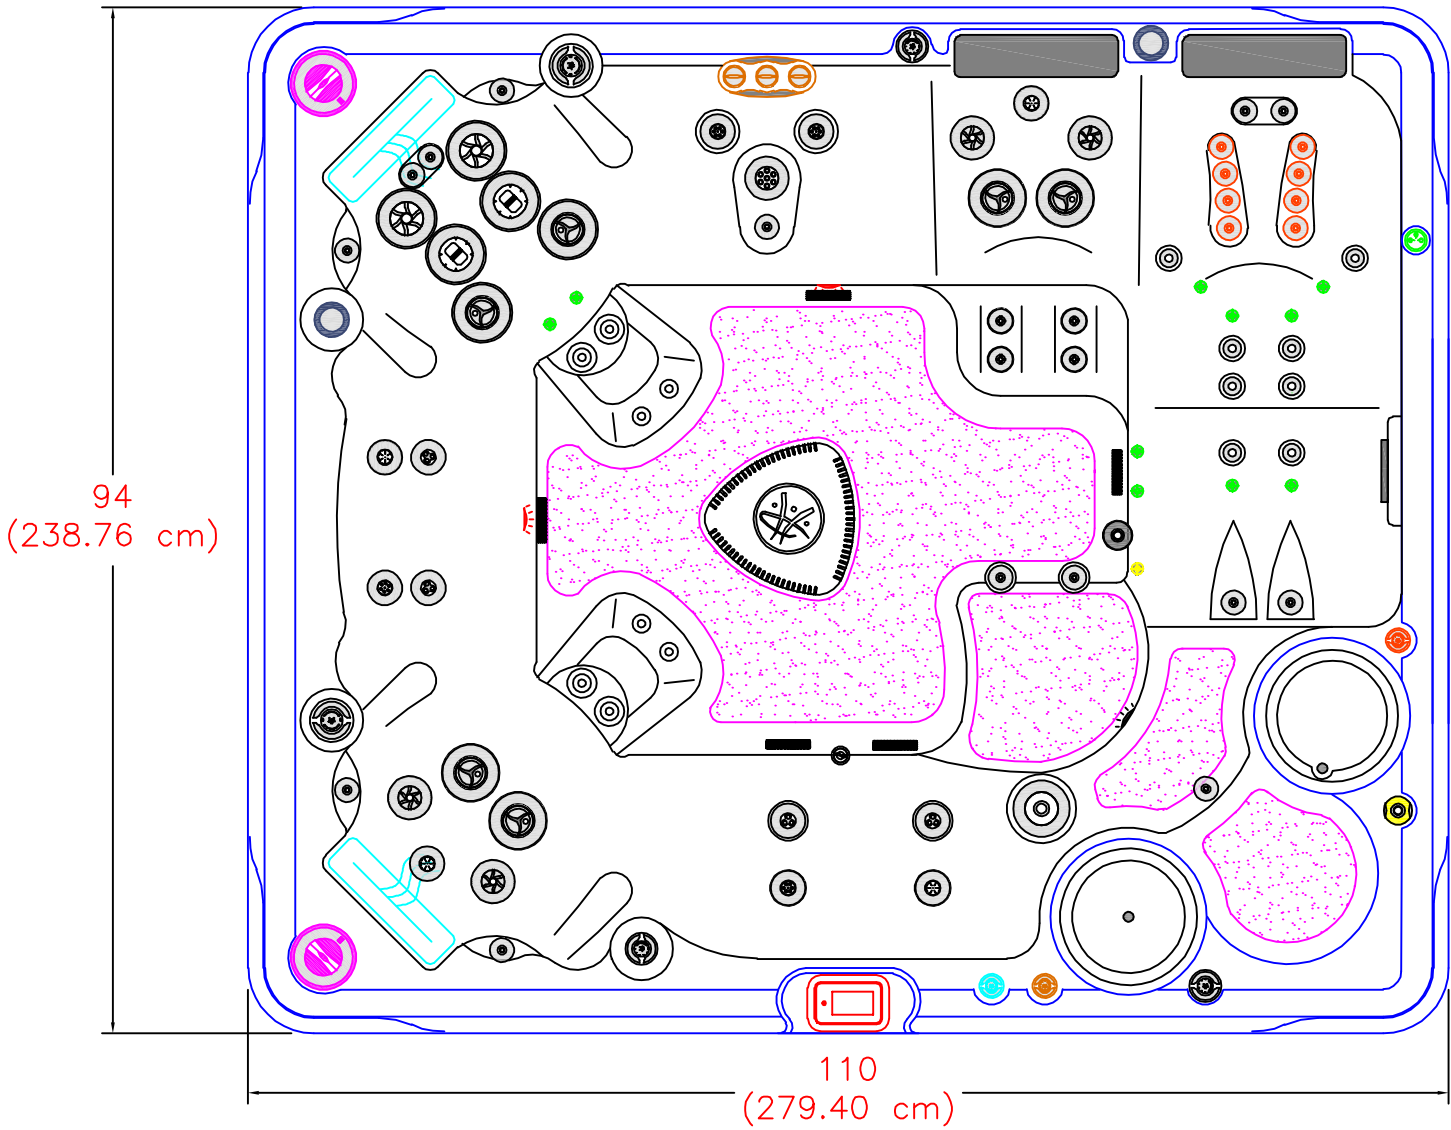

2020 SELF CLEAN 970 TITANIUM
(70 actual jets)

NOTE:
Dimensional tolerances are as follows due to variations in manufacturing:
Length / Width / Height(s): +/- 3/8"
Height Variance (side to side): +/- 1/4"