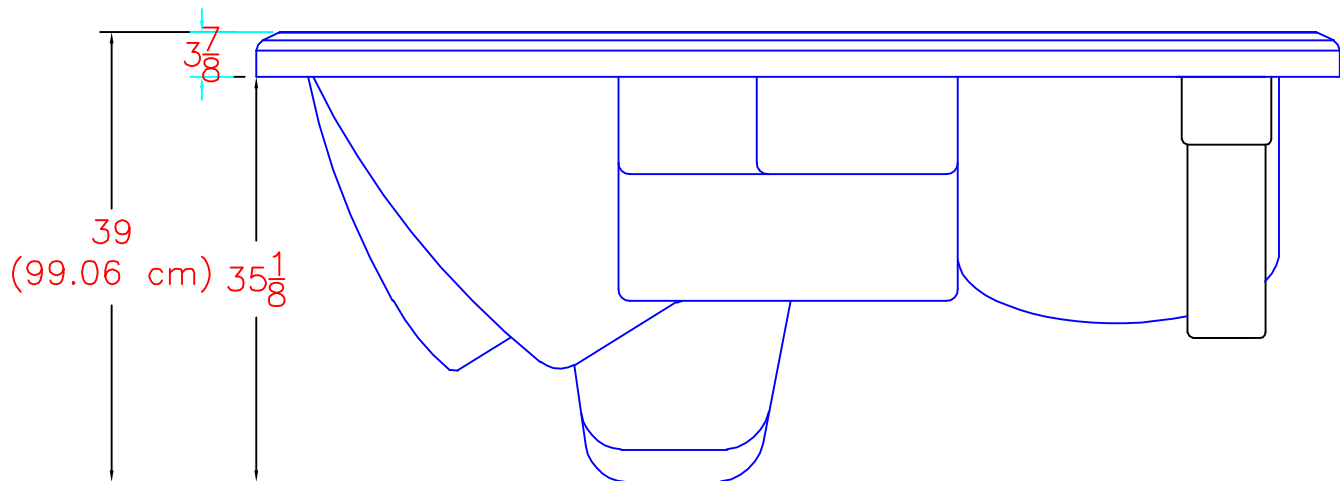

2020 SELF CLEAN 790 PLATINUM  
(63 actual jets)

NOTE:  
Dimensional tolerances are as follows due to variations in manufacturing:  
Length / Width / Height(s): +/- 3/8"  
Height Variance (side to side): +/- 1/4"