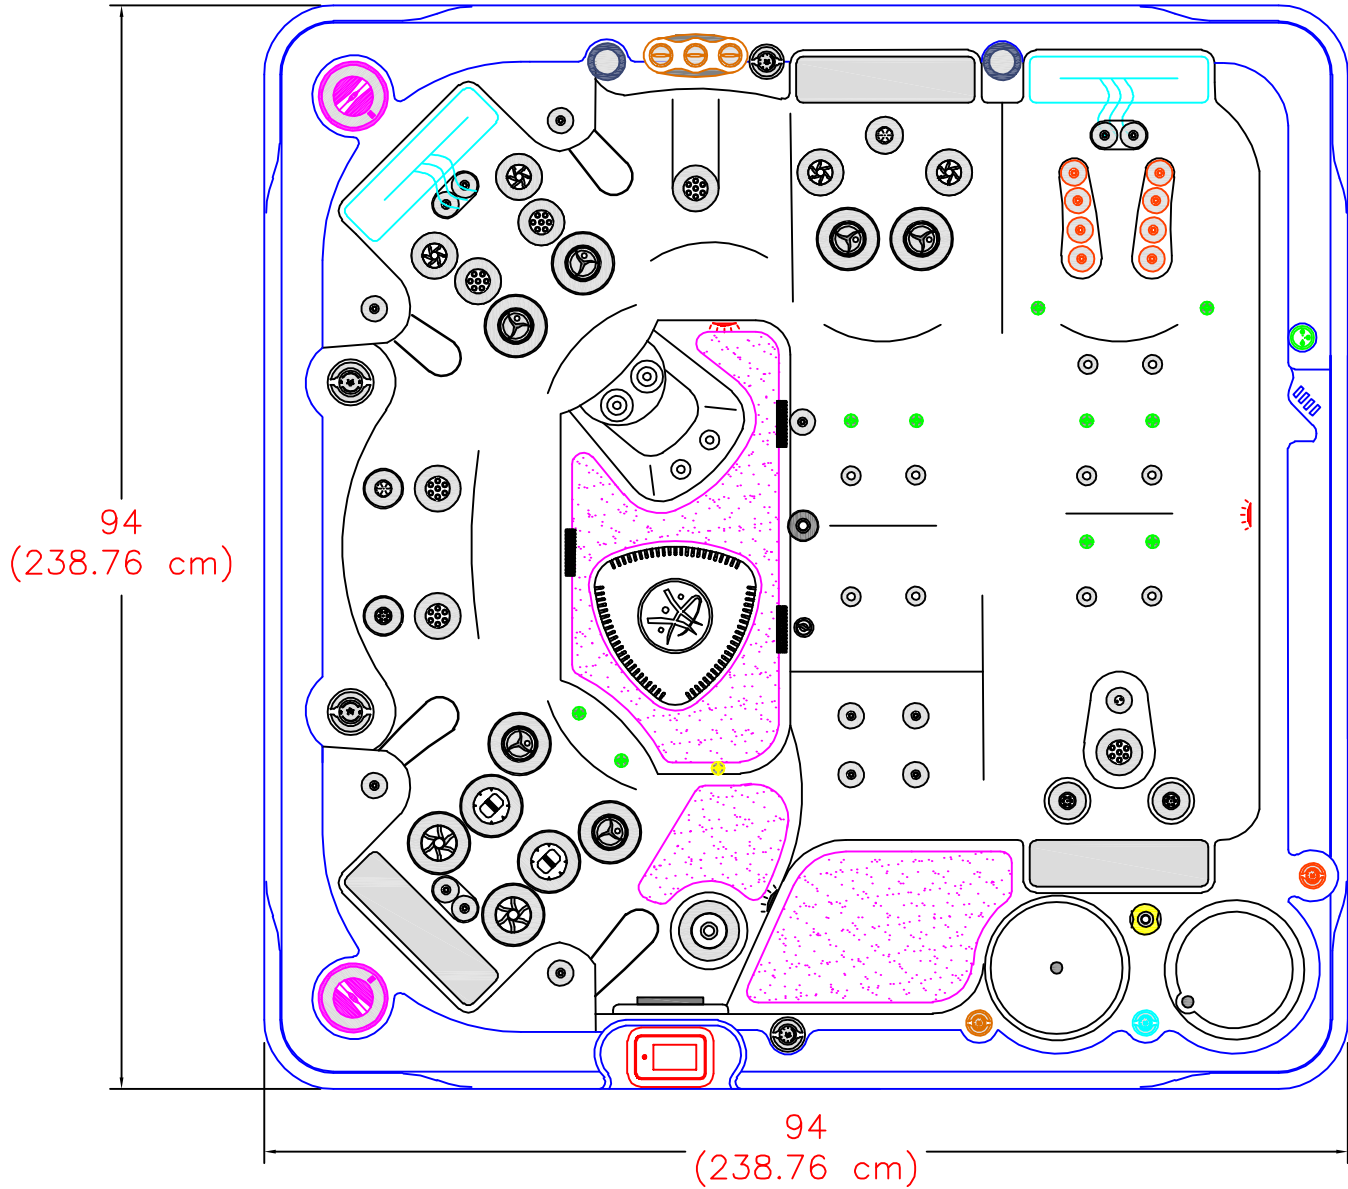

2020 SELF CLEAN 790 PLATINUM  
(63 actual jets)

NOTE:  
Dimensional tolerances are as follows due to variations in manufacturing:  
Length / Width / Height(s): +/- 3/8"  
Height Variance (side to side): +/- 1/4"