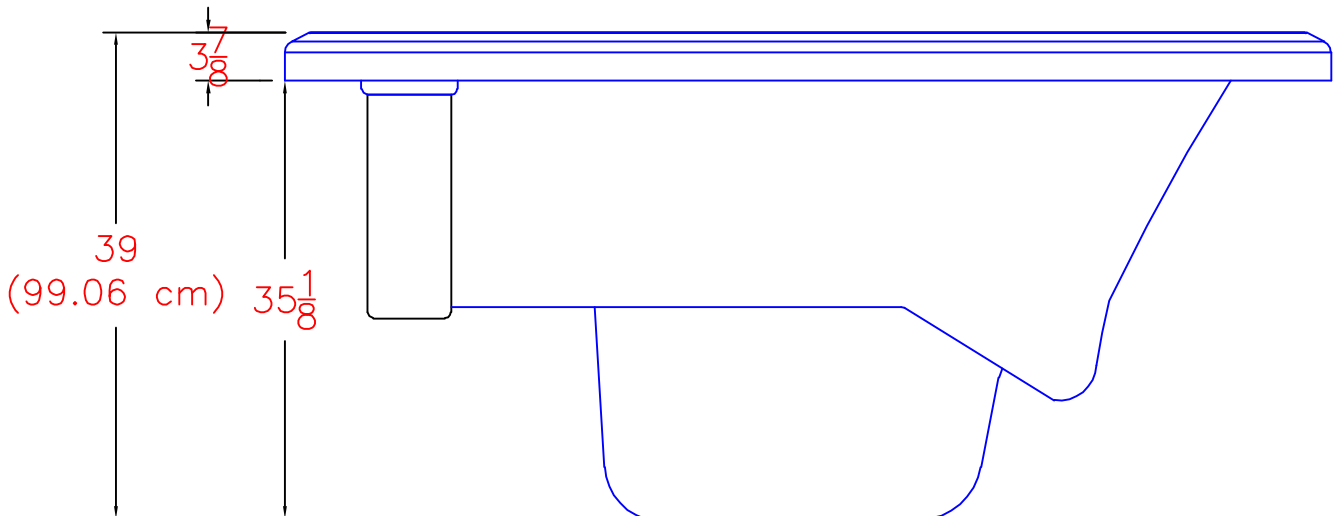

2020 SELF CLEAN 670 PLATINUM  
(56 actual jets)

NOTE:  
Dimensional tolerances are as follows due to variations in manufacturing:  
Length / Width / Height(s): +/- 3/8"  
Height Variance (side to side): +/- 1/4"