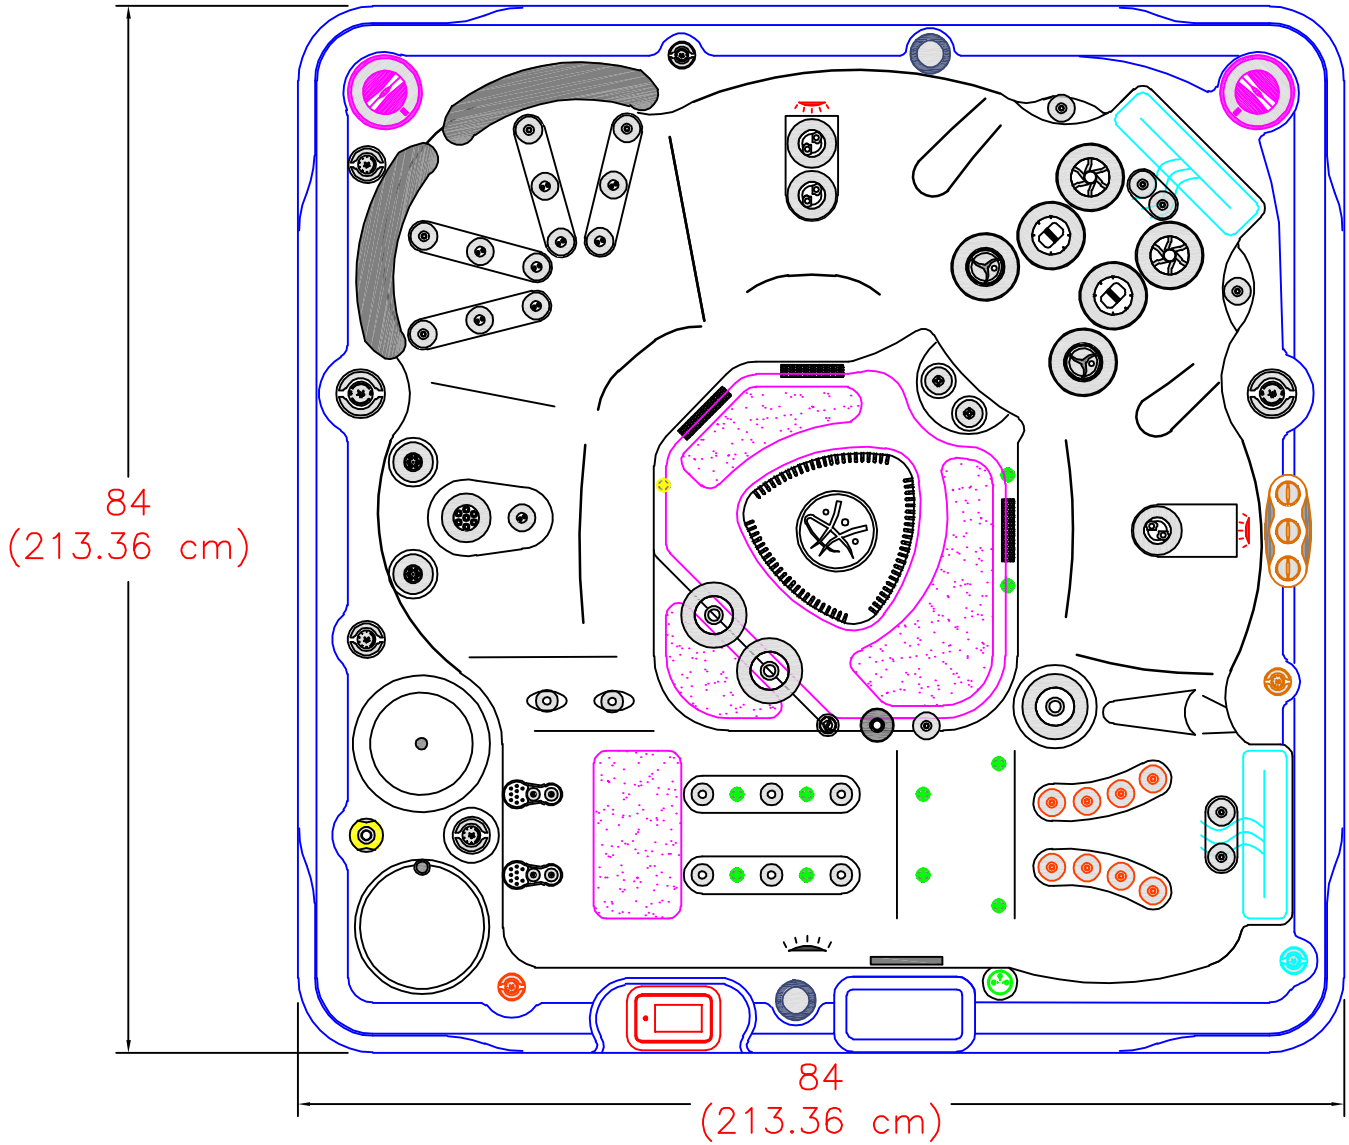

2020 SELF CLEAN 670 PLATINUM  
(56 actual jets)

NOTE:  
Dimensional tolerances are as follows due to variations in manufacturing:  
Length / Width / Height(s): +/- 3/8"  
Height Variance (side to side): +/- 1/4"