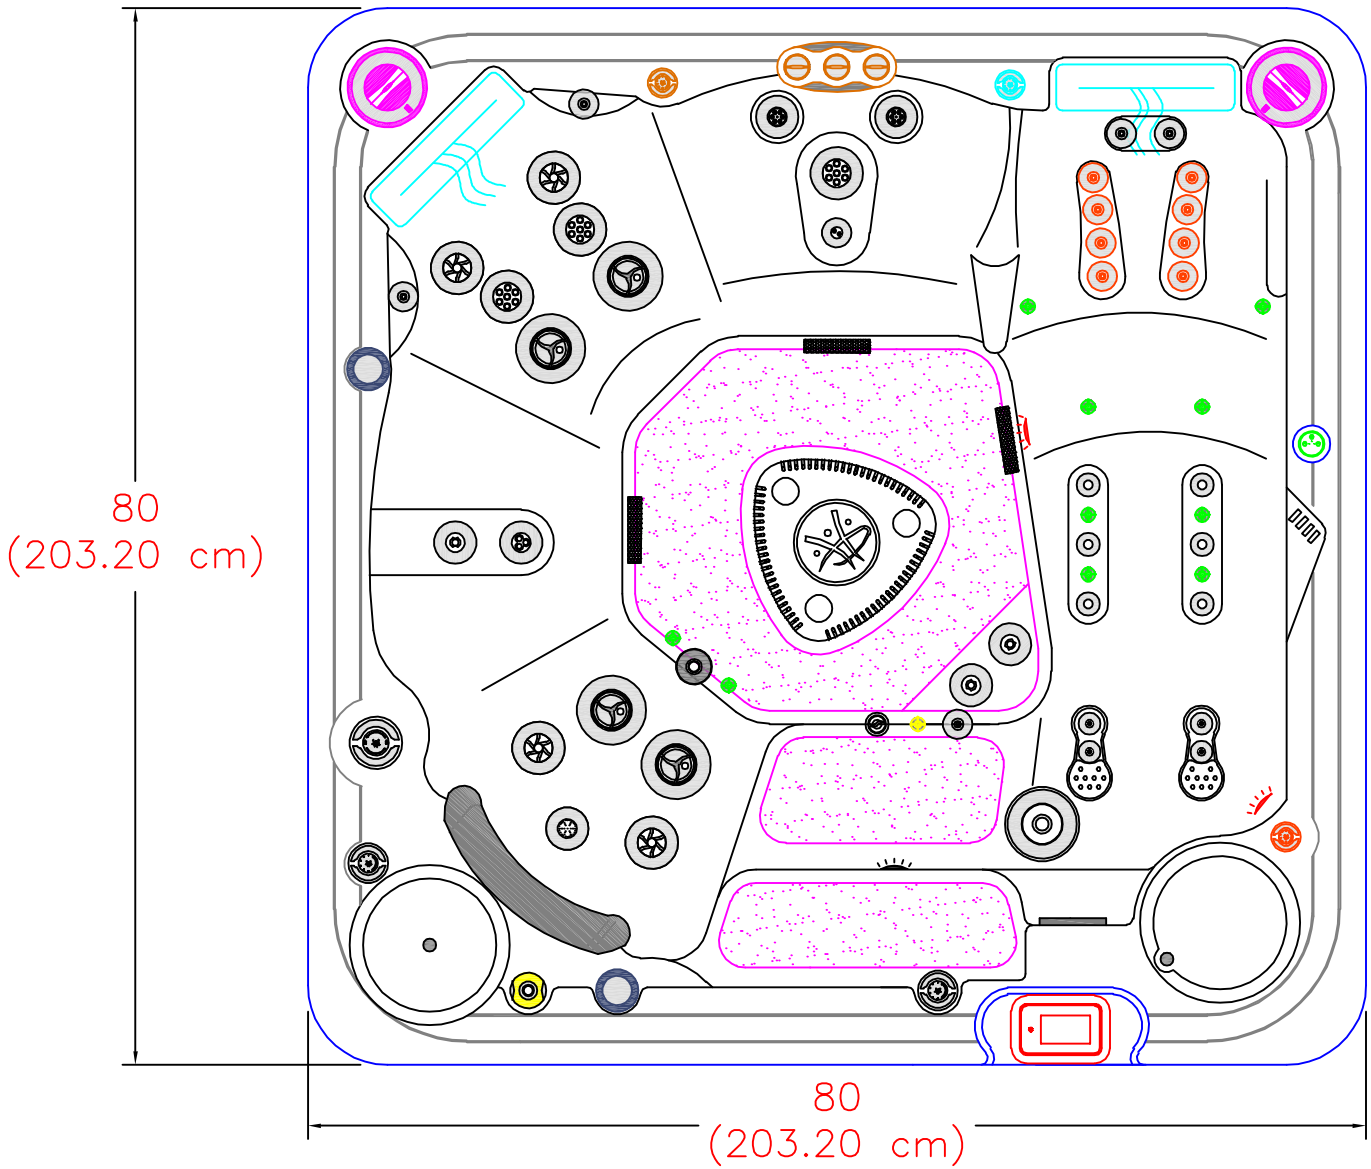

2020 SELF CLEAN 570-37" PLATINUM
(42 actual jets)

NOTE:
Dimensional tolerances are as follows due to variations in manufacturing:
Length / Width / Height(s): +/- 3/8"
Height Variance (side to side): +/- 1/4"