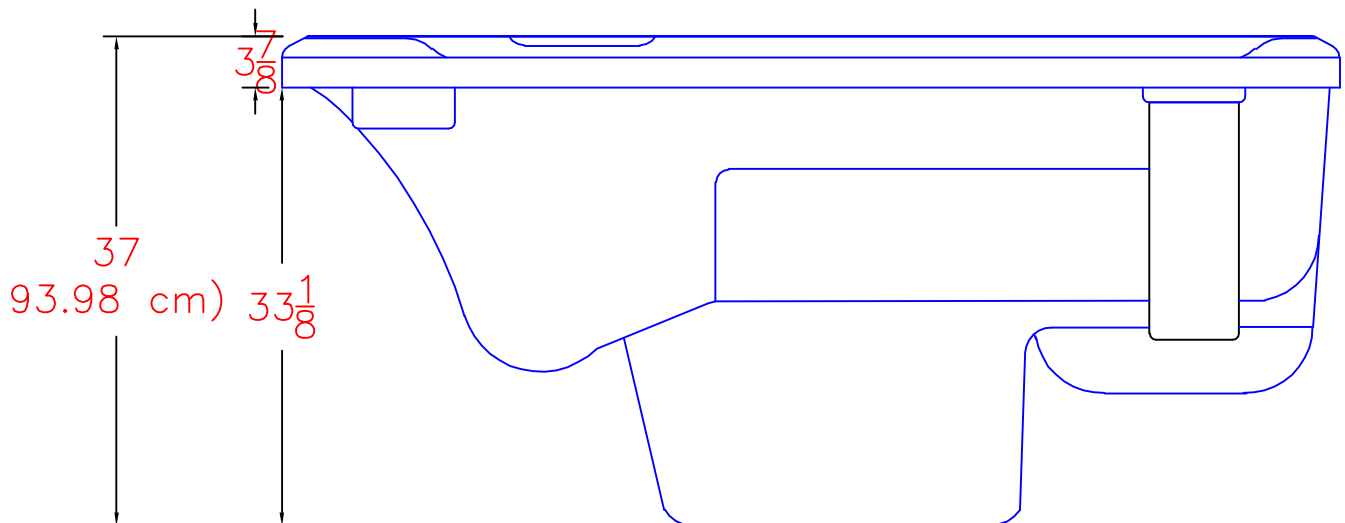

2020 SELF CLEAN 570-37" PLATINUM
(42 actual jets)

NOTE:
Dimensional tolerances are as follows due to variations in manufacturing:
Length / Width / Height(s): +/- 3/8"
Height Variance (side to side): +/- 1/4"